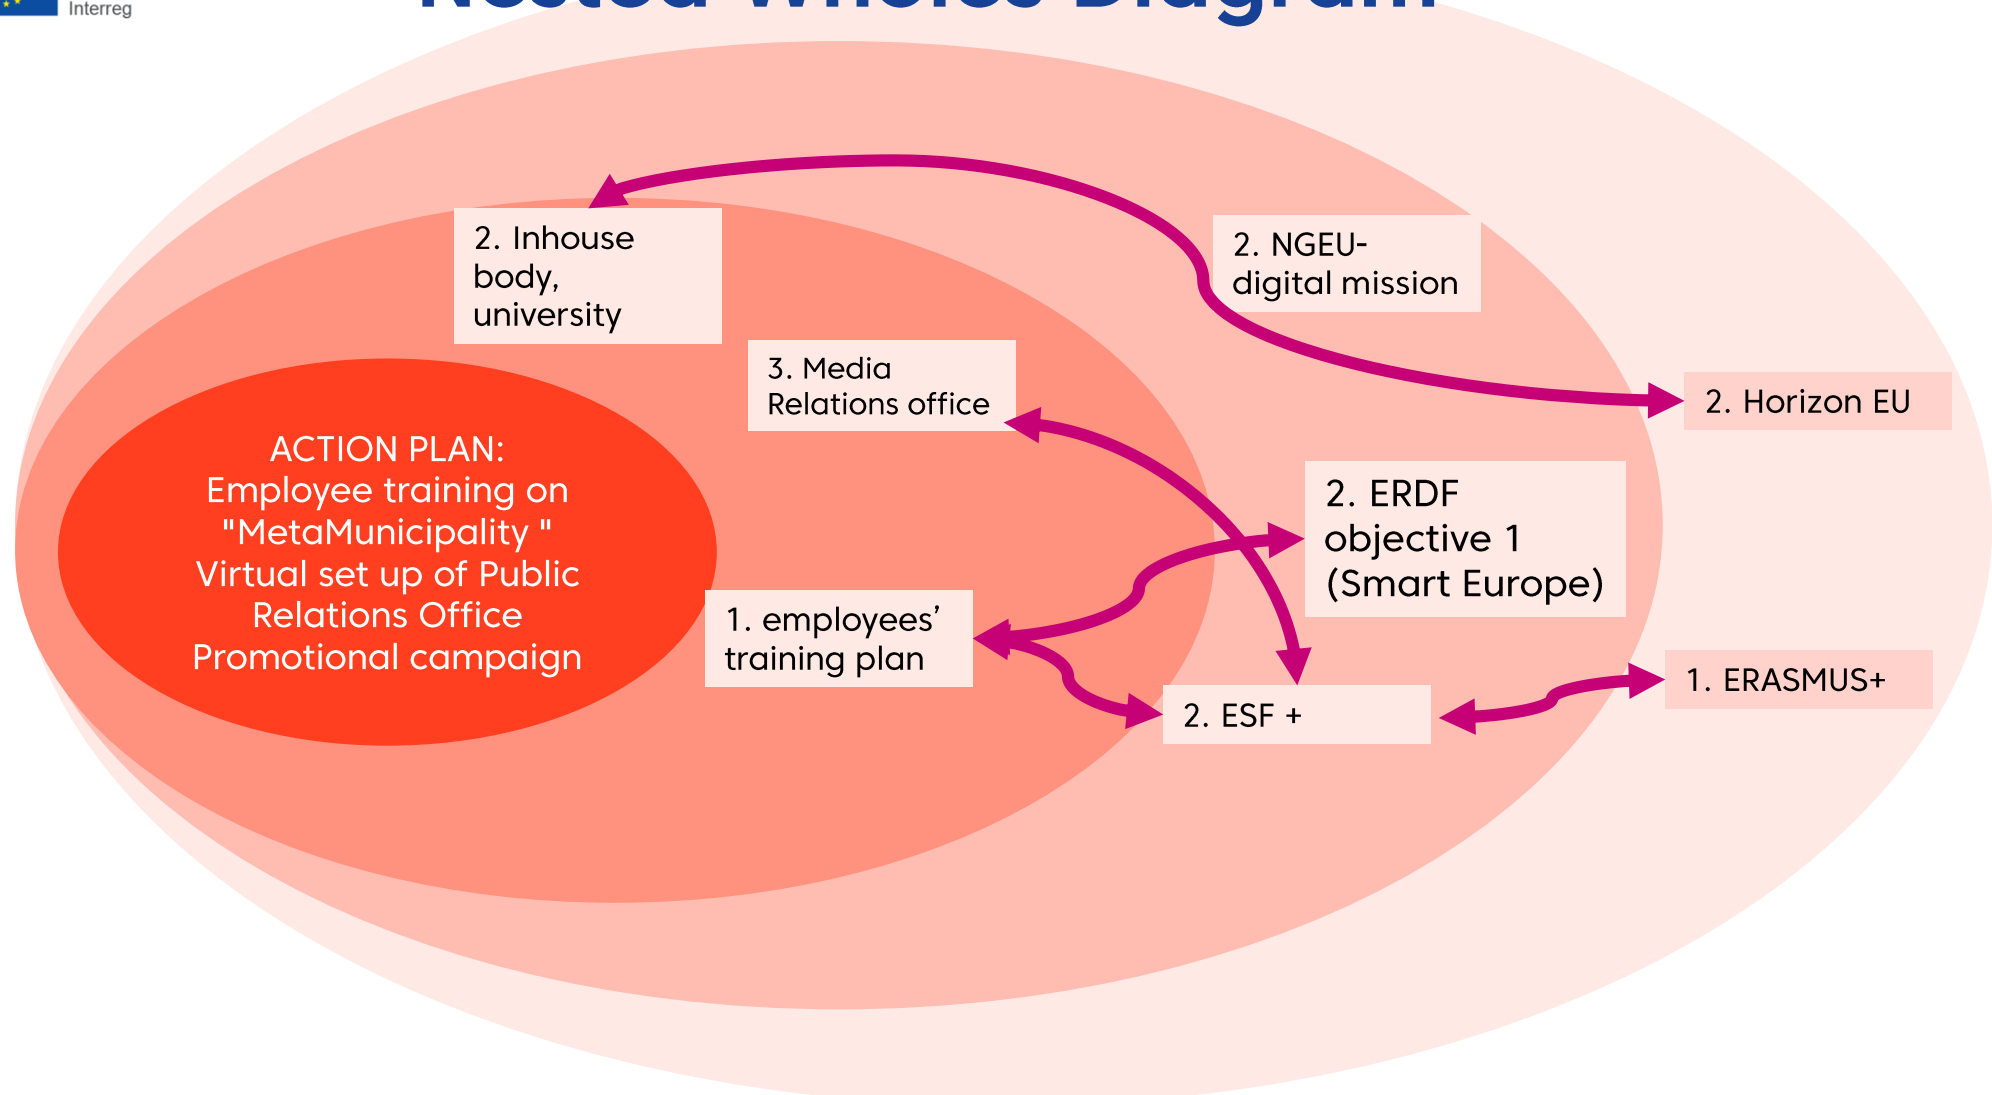

Nested Wholes Diagram

EU whole:
EU policies, strategies and
decision makers

ACTION PLAN

Proximate whole:
Decision makers,
organisations,
partners that are in
immediate
relationship with the
Action Plan on the
city level

National Whole:
All the decision-making bodies
and policies on the regional
and national level that may
influence the funding of the
projects within the Action Plan

Nested Wholes Diagram

EXAMPLE

Proximate whole: Decision makers, organisations, partners that are in immediate relationship with the Action Plan on the city level

National Whole: All the decision-making bodies and policies on the regional and national level that may influence the funding of the projects within the Action Plan

EU whole: EU policies, strategies and decision makers